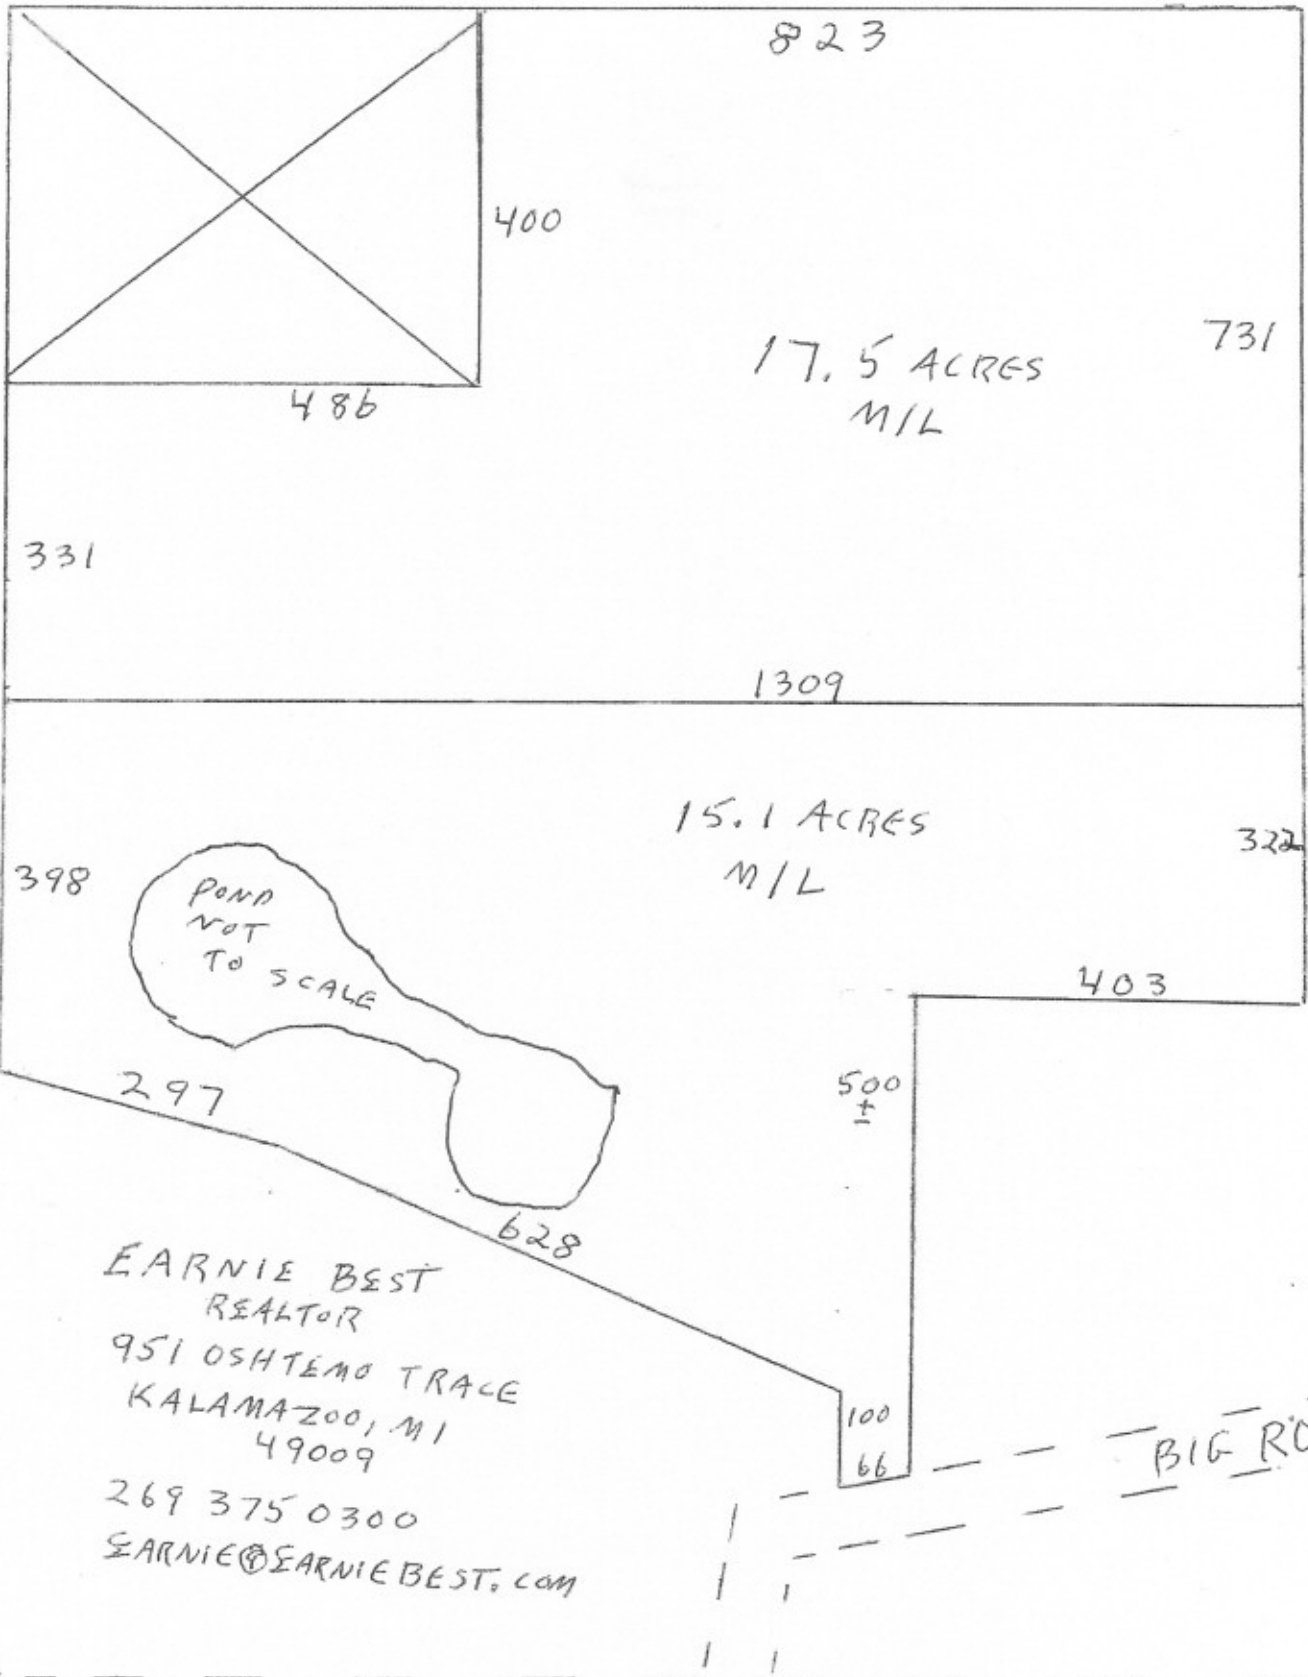

N  
P

N  
O  
R  
T  
H

S  
O  
U  
T  
H

S  
T  
R  
E  
E  
T

EARNIE BEST  
REALTOR  
951 OSHTENO TRACE  
KALAMAZOO, MI  
49009  
269 375 0300  
EARNIE@EARNIEBEST.COM

M-43